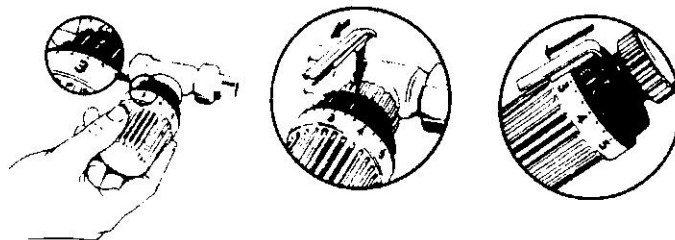

5. Limitation on position 3 (example)

6. Locking on position 3 (example)

7. Take off the limitation on position 3